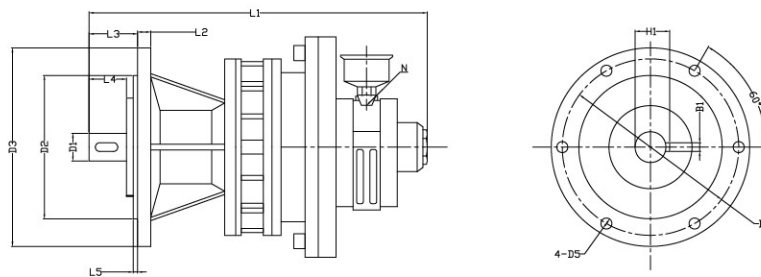

Performance Curves

Dimension list – M640WX-C series horizontal mounts

Model	D1 Output Shaft	D2 Install screw hole	H1 Base Thickness	H2 Center Height	H3 Key Height	L1 Overall length	L2 Overall Shaft Length	L3 Pitch of Holes	L4 Pitch of Holes	L5 Base Length	L6 Pitch of Holes	L7 Base width	L8 Shaft Length	B1 Key Width	N Inlet
M640WX-C163	25k6	11	15	100	28	375	35	66	90	120	180	210	34	8	G1/2
M640WX-C106															
M640WX-C089															
M640WX-C079															
M640WX-C067	35k6	15	20	140	38	409	55	95	100	150	250	290	45	10	
M640WX-C060															
M640WX-C054	45k6	15	22	150	48.5	455	74	95	145	195	290	330	63	14	
M640WX-C050															
M640WX-C047	45k6	15	22	150	48.5	550	74	95	145	195	290	330	63	14	
M640WX-C045															
M640WX-C045	55m6	18	25	160	59	619	91	115	150	260	370	410	79	16	

Dimension List – M640FX-C series vertical mounts

Model	D1 Output Shaft	D2 DIA. Locating platform	D3 DIA. Flange	D4 DIA. Mounting platform	D5 Install Screw hole	H1 Key Height Center Distance	L1 Overall length	L2 Flange Thickness	L3 Overall Shaft length	L4 Shaft Length	L5 Locating Platform Thickness	B1 Key Width	N Inlet
M640FX-C163	25k6	130	180	160	10	28	375	12	42	34	4	8	G1/2
M640FX-C106													
M640FX-C089													
M640FX-C079													
M640FX-C067	35k6	170	230	200	12	38	409	15	62	45	4	10	
M640FX-C060													
M640FX-C054	45k6	200	260	230	15	48.5	455	15	79	63	4	14	
M640FX-C050													
M640FX-C047	45k6	200	260	230	15	48.5	550	15	79	63	4	14	
M640FX-C045													
M640FX-C045	55m6	270	340	310	15	59	619	20	93	79	4	16	